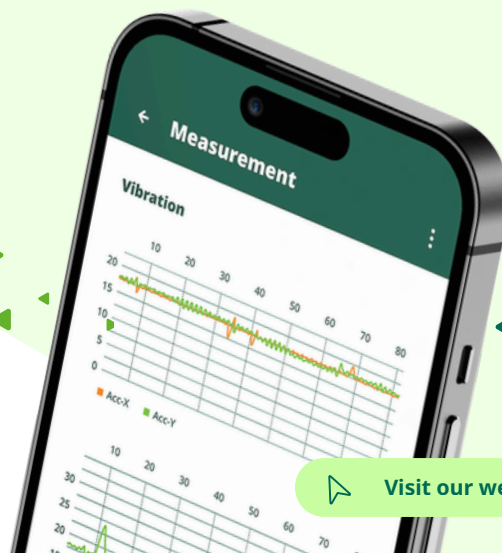

# Visualise your comfort with LiftCheck

[Visit our website](#)

## LiftCheck by DEKRA

The easy-to-use elevator monitoring software

### See the safety behind every ride

The DEKRA Lift Check app is a globally accessible, cost-effective, and highly accurate digital monitoring tool for assessing the performance and technical status of lifts. Using the elevator service software is easy and does not require any expert knowledge. Simply place the smartphone on the elevator floor, 40 centimeters from the entrance, with the front camera facing the cabin ceiling and door. The app is available for both Android and iOS and utilizes the smartphone's built-in sensors to measure the following:

### Elevator software for a comfort-focused analysis

The measuring results of the elevator monitoring software become available to all desired recipients within minutes via the DEKRA analysis cloud. Any relevant data from the analysis is stored in this central cloud system for later access. The results can be used to analyze ride comfort, detect or predict technical issues, as proof of proper installation, to verify maintenance quality and more.