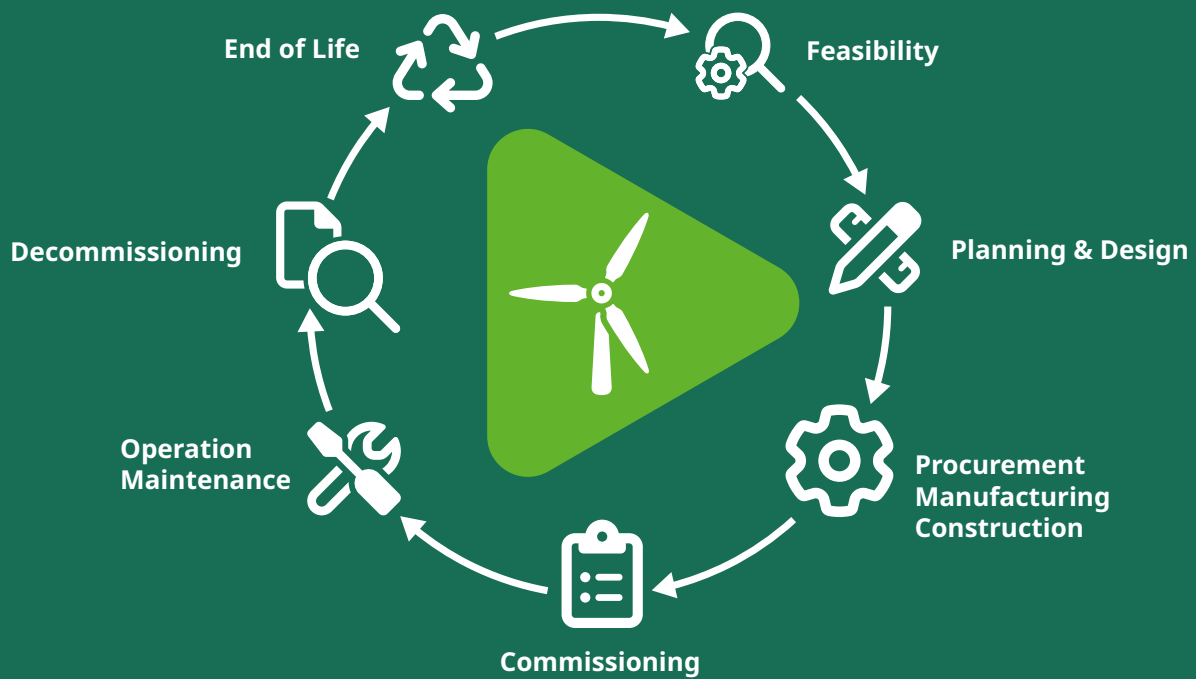

Tailored Solutions for the Entire Life Cycle

Our **DEKRA Wind Energy Life Cycle Services** expertly support your projects from the initial idea to the end of your turbine's life, managing the complexities of a rapidly evolving sector with innovative and reliable solutions. To achieve the best possible results, our services cover the following life cycle stages:

1. **Feasibility**

We ensure your project starts on strong footing with viable solutions designed to maximize potential.

2. **Planning & Design**

Our experts transform your concepts into reality, securing necessary approvals and providing in-depth analyses and inspections.

3. **Procurement, Manufacturing & Construction**

We streamline your processes, enhancing productivity and ensuring adherence to safety and security protocols.

4. **Commissioning**

We ensure the smooth commissioning of your wind turbines and make sure that everything is correctly positioned and ready for operation.

5. **Operation & Maintenance**

Our ongoing support keeps your operations efficient and compliant, ensuring long-term profitability and performance.

6. **Decommissioning**

We manage the safe and efficient dismantling of your assets, while advising on maximizing warranty benefits.

7. **End of Life**

We oversee the recycling of decommissioned equipment to ensure sustainable reuse and appropriate disposal.